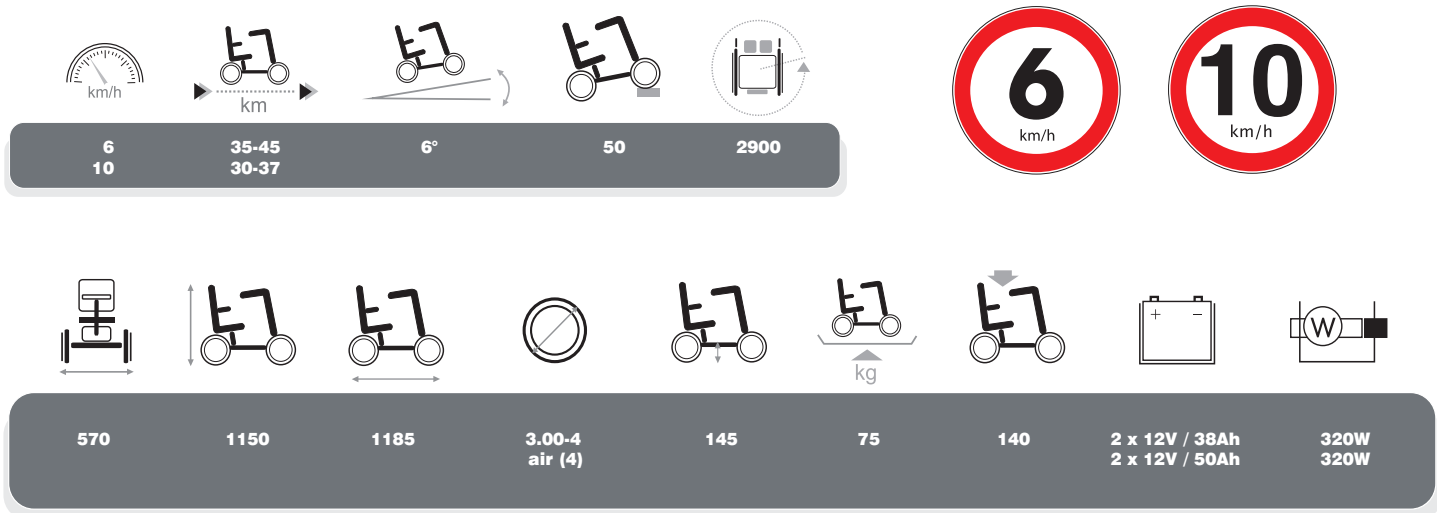

Eris

Model shown only for illustration purposes. Certain features may be optional.

Opening up new horizons in mobility

Technical information **ERIS**

Typical range, calculated under best conditions in accordance with the European Standards. Speeds and actionradius can deviate (ca.15%). - Measurements in mm, kg. Deviations in sizes and weight (15 mm and 1,5 kg) are possible

Manual display

Indicators, light, mirror and handbrake

Back pouch

Your guarantee of quality.

Our products comply with the highest quality norms laid down by certified test institutes in most European countries. This is the result of our continuous research and more than 60 years of experience