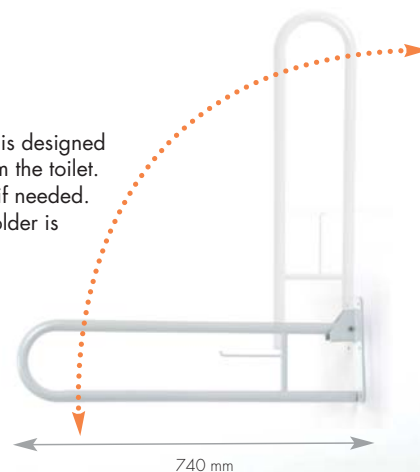

## Izzie

The bathroom bars are available in different lengths from 300 to 800 mm. With exception of the Izzie R and Izzie L, which are bars in L-shape. They are designed as general support elements. They are useable everywhere, including humid environments.

Izzie	30	40	45	60	80 cm
	0,4	0,45	0,50	0,55	0,75 kg

## Ivy

Functional and sturdy bathtub rail providing extra support and safety whilst entering or exiting your bathtub. Easy to install and applicable on most types of bathtubs due to its adjustable width (from 60 to 115 mm).

## Iris

The foldable toilet bar Iris is designed to help you getting up from the toilet. It can be folded upwards if needed. Additionally, a toiletroll holder is provided.

width: 100 mm  
length: 740 mm  
height: 230 mm  
weight: 1,8 kg  
users weight: 130 kg