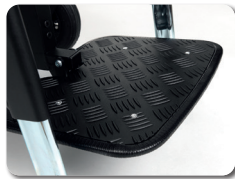

Technical data

Total width	602 / 670 mm
Total length	1170 mm
Total height	1100 - 1575 mm
Seat height	530 mm
Seat width	400 / 450 mm
Seat depth	420 - 470 mm

Batteries / Motors	2 x 12V / 80Ah - 220W
Speed	6 km/h
Driving range	50 km
weight	165 kg
Maxiumum user weight	130 kg
Additional information	CE

Measurements in mm and kg. Deviations in sizes and weight (15 mm and 1,5 kg) are possible. Subject to technical alterations. Images for illustration purposes only. Certain features may be optional.

VERMEIREN Group N.V.

Vermeirenplein 1-15
B-2920 Kalmthout
Belgium

www.vermeiren.com
info@vermeiren.com

For more information, contact your local dealer

VERMEIREN
we care for you